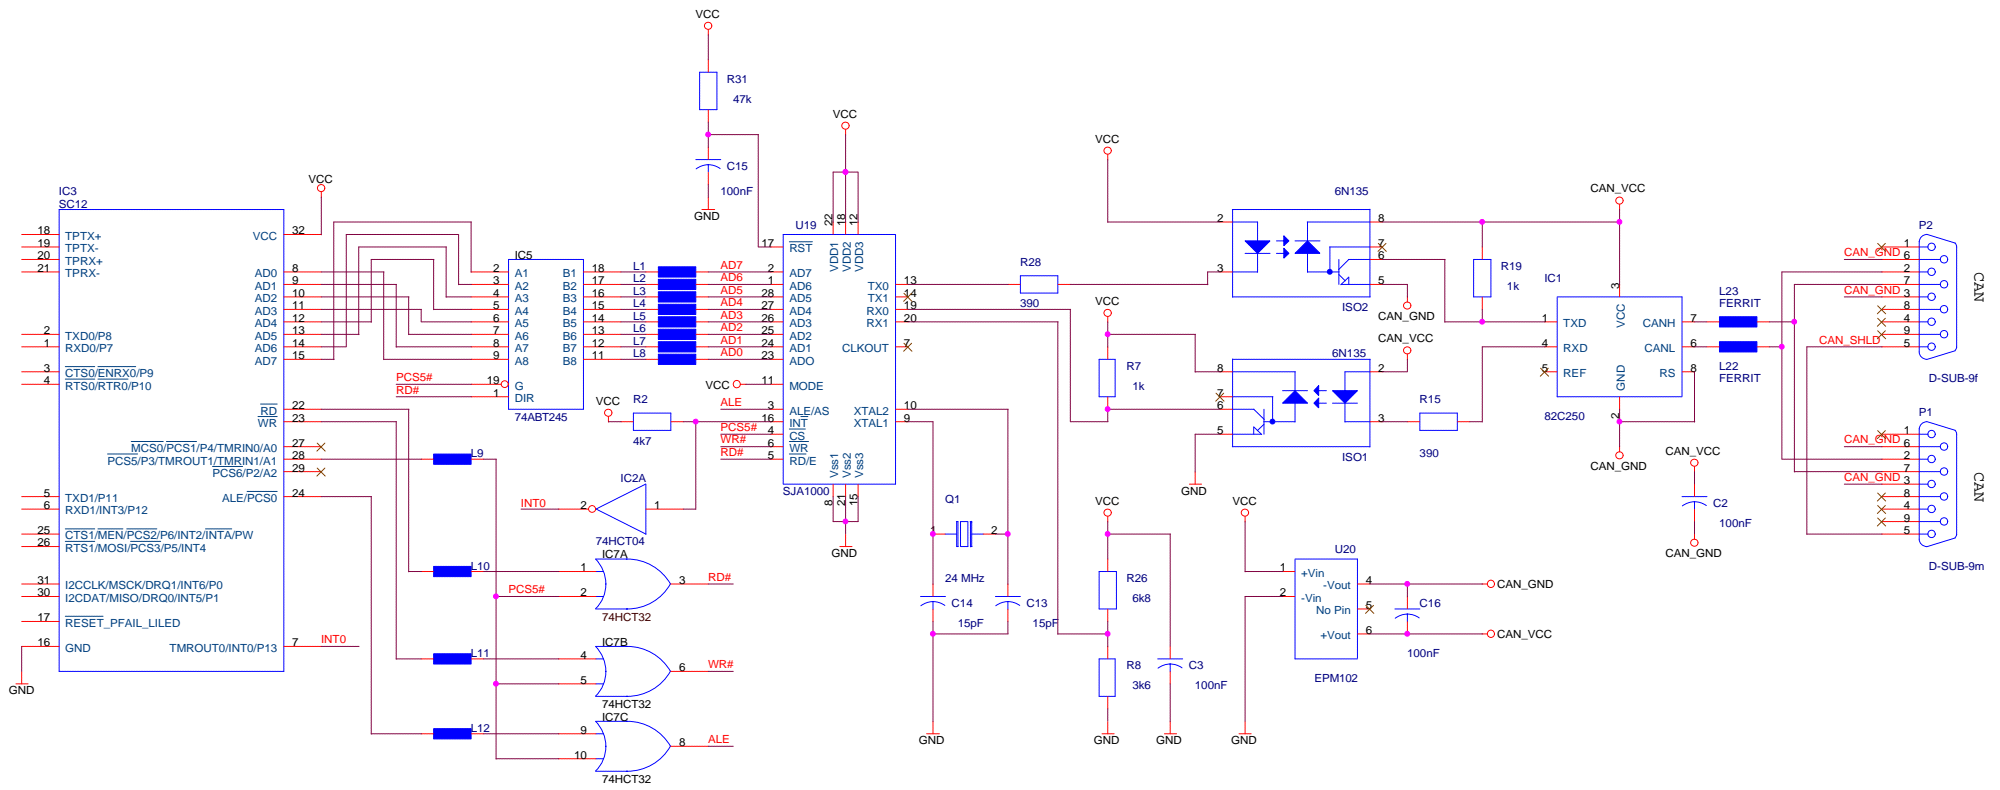

SC12 with CAN Bus

		IPC GmbH	
		Germany - 35578 Wetzlar Garbenheimer Strasse 38	
Title: IPC@CHIP SC12 CAN-Bus-Example			
Size: A3	Document Number: (c) 1996 - 2002 SC12-IO	Rev: 1.0	
Date: Monday, November 04, 2002	Sheet: 1	of: 1	